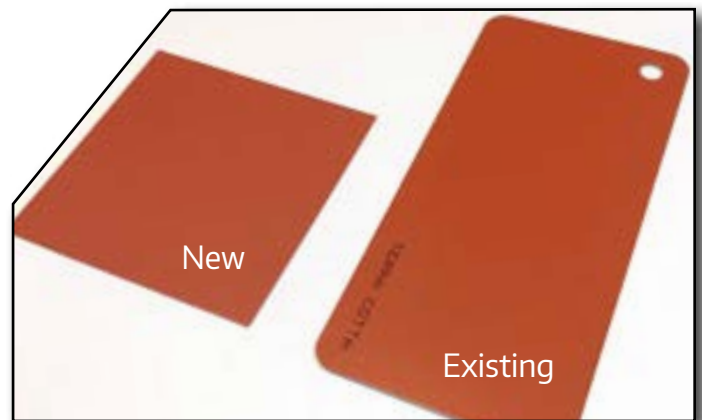

TriCountyMetals.com

MAX DEFENDER SERIES COLOR UPDATE

Beginning late December 2019, four colors from our Max Defender Series paint system will have new stock arriving over the next few weeks and months that will be a slightly different shade than what is currently reflected in our literature. While we are in this time of transition, we want to make you aware of the slight difference in color between the two stock levels.

Matte Black Max Defender
New stock estimated to arrive within 1 to 4 months

Charcoal Gray Max Defender
New stock arriving now

Mansard Brown Max Defender
New stock estimated to arrive within 1 to 4 months